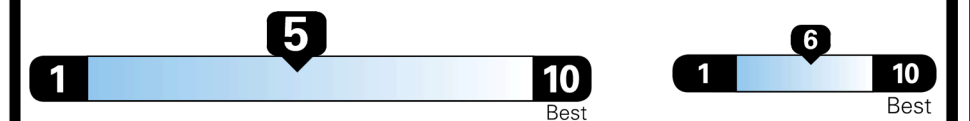

Fuel Economy & Greenhouse Gas Rating (tailpipe only) Smog Rating (tailpipe only)

This vehicle emits 329 grams CO₂ per mile. The best emits 0 grams per mile (tailpipe only). Producing and distributing fuel also create emissions; learn more at fueleconomy.gov.

Actual results will vary for many reasons, including driving conditions and how you drive and maintain your vehicle. The average new vehicle gets 29 MPG and costs $8,500 to fuel over 5 years. Cost estimates are based on 15,000 miles per year at $ 3.30 per gallon. MPGe is miles per gasoline gallon equivalent. Vehicle emissions are a significant cause of climate change and smog.

fueleconomy.gov

Calculate personalized estimates and compare vehicles